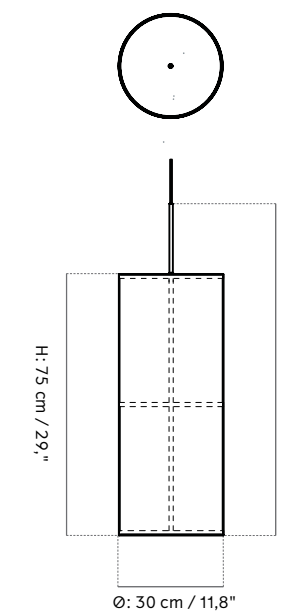

Large
H: 90 cm / 35,4"
Ø: 30 cm / 11,8"

PRODUCTION PROCESS
Welded steel frame with a hand-made shade.

COLOURS
White, bronzed brass

MATERIALS
Steel, linen, PS plastic.
Thickness of line may vary giving a slightly different light.

CORD LENGTH
500 cm / 197"

CLASSIFICATION
IP20

CERTIFICATIONS
CE certified, tests can be obtained upon request.

PACKAGING TYPE
Small: Gift box
Large: Brown box

PACKAGING MEASUREMENTS (H x W x D)
Small
24 cm x 24 cm x 50 cm / 9,4" x 9,4" x 19,7"

Large
37 cm x 37 cm x 80 cm
14,6" x 14,6" x 31,5"

MATERIALS & MAINTENANCE
Please visit menuspace.com for materials and care and maintenance instructions.

SMALL

LARGE

Hashira Pendant, Cluster

BY NORM ARCHITECTS

Hashira Pendant, Cluster

BY NORM ARCHITECTS

TECHNICAL SPECIFICATIONS

PRODUCT TYPE
Pendant

ENVIRONMENT
Indoor

DIMENSIONS

Small
H: 60 cm / 23,6"
Ø: 37 cm / 14,6"

Large
H: 90 cm / 35,4"
Ø: 61,5 cm / 24,2"