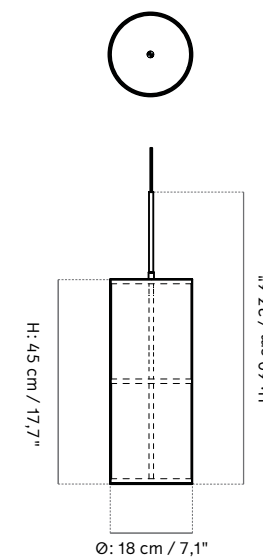

Large
H: 90 cm / 35,4"
Ø: 30 cm / 11,8"

PRODUCTION PROCESS
Welded steel frame with a hand-made shade.

COLOURS
White, bronzed brass

MATERIALS
Steel, linen, PS plastic.
Thickness of line may vary giving a slightly different light.

CORD LENGTH
500 cm / 197"

CLASSIFICATION
IP20

CERTIFICATIONS
CE certified, tests can be obtained upon request.

PACKAGING TYPE
Small: Gift box
Large: Brown box

PACKAGING MEASUREMENTS (H x W x D)
Small
24 cm x 24 cm x 50 cm / 9,4" x 9,4" x 19,7"

Large
37 cm x 37 cm x 80 cm
14,6" x 14,6" x 31,5"

MATERIALS & MAINTENANCE
Please visit menuspace.com for materials and care and maintenance instructions.

SMALL

LARGE

Hashira Pendant, Cluster

BY NORM ARCHITECTS

Hashira Pendant, Cluster

BY NORM ARCHITECTS

TECHNICAL SPECIFICATIONS

PRODUCT TYPE
Pendant

ENVIRONMENT
Indoor

DIMENSIONS

Small
H: 60 cm / 23,6"
Ø: 37 cm / 14,6"

Large
H: 90 cm / 35,4"
Ø: 61,5 cm / 24,2"