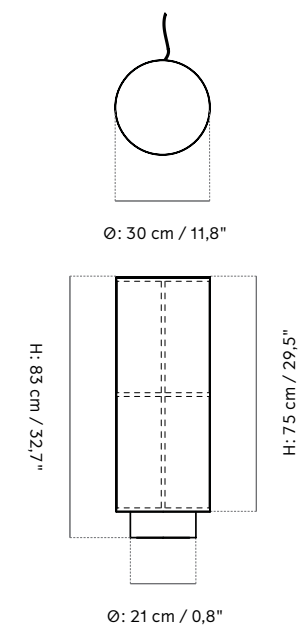

CORD LENGTH
200 cm / 78,7"

CLASSIFICATION
IP20

CERTIFICATIONS
CE certified, tests can be obtained upon request.

PACKAGING TYPE
Gift box

PACKAGING MEASUREMENTS (H x W x D)
53,5 cm x 24 cm x 24 cm / 21,1" x 9,4" x 9,4"

BY NORM ARCHITECTS

TECHNICAL SPECIFICATIONS

PRODUCT TYPE
Floor lamp

ENVIRONMENT
Indoor

DIMENSIONS
H: 83 cm / 32,7"
Ø: 30 cm / 11,8"

PRODUCTION PROCESS
Welded steel frame with a hand-made shade and sandblasted wood base.

PACKAGING TYPE
Brown box

PACKAGING MEASUREMENTS (H x W x D)
37 cm x 37 cm x 88 cm / 14,6" x 14,6" x 34,6"

MATERIALS & MAINTENANCE
Please visit [menuspace.com](https://www.menuspace.com) for materials and care and maintenance instructions.

Hashira Pendant, Cluster

BY NORM ARCHITECTS

TECHNICAL SPECIFICATIONS

PRODUCT TYPE
Pendant

ENVIRONMENT
Indoor

DIMENSIONS

Small
H: 60 cm / 23,6"
Ø: 37 cm / 14,6"

Large
H: 90 cm / 35,4"
Ø: 61,5 cm / 24,2"