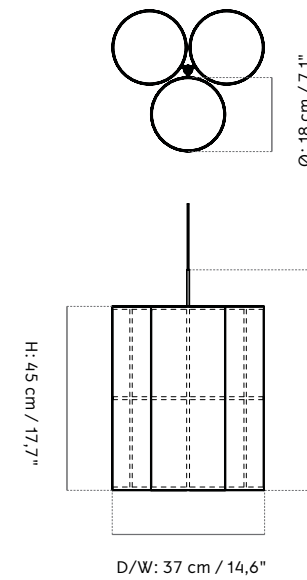

Hashira Pendant, Cluster

BY NORM ARCHITECTS

TECHNICAL SPECIFICATIONS

PRODUCT TYPE
Pendant

ENVIRONMENT
Indoor

DIMENSIONS

Small
H: 60 cm / 23,6"
Ø: 37 cm / 14,6"

Large
H: 90 cm / 35,4"
Ø: 61,5 cm / 24,2"

CANOPY
Yes, ABS, black
Ø: 11,5 cm / 4,5"
H: 3,8 cm / 1,5"

CORD MATERIAL AND COLOUR
Textile, black, with safe wire.

CORD LENGTH
500 cm / 197"

CLASSIFICATION
IP20

CERTIFICATIONS
CE certified, tests can be obtained upon request.

PACKAGING TYPE
Brown box

PACKAGING MEASUREMENTS (H x W x D)

Small
43,5 cm x 43,5 cm x 49 cm / 9,4" x 9,4" x 19,3"

Large
67,5 cm x 67,5 cm x 78 cm / 26,6" x 26,6" x 30,7"

MATERIALS & MAINTENANCE
Please visit menuspace.com for materials and care and maintenance instructions.

SMALL

LARGE